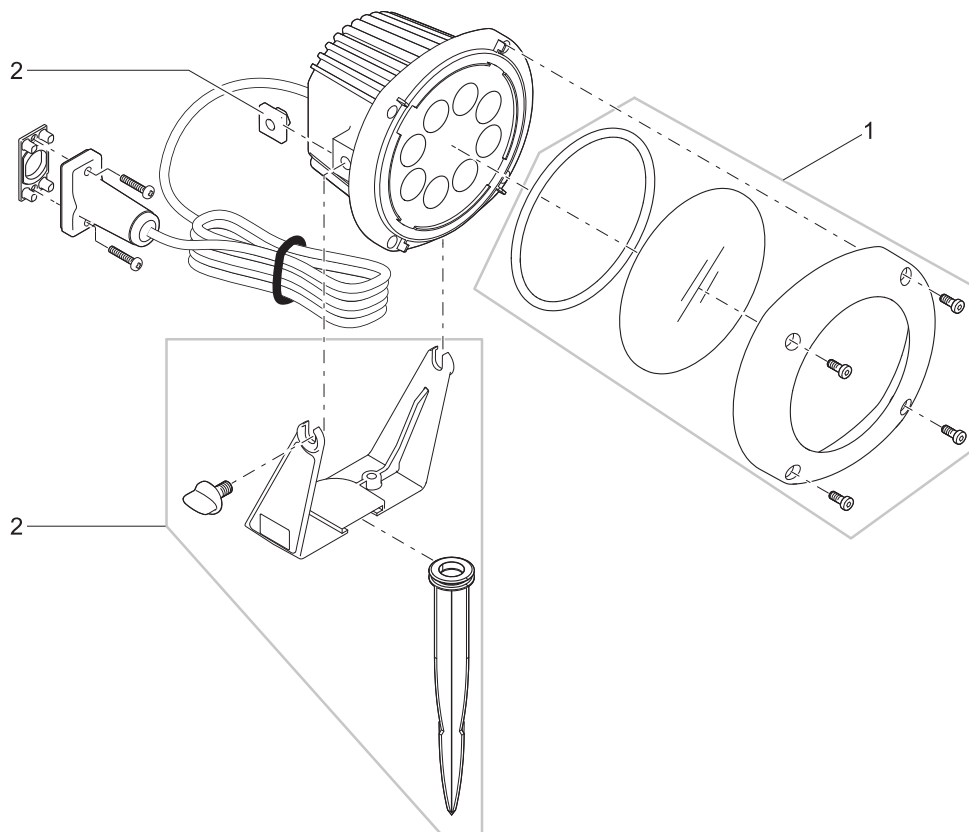

Artikelnr. Item no.	Produkt Product
51968	LunAqua Power LED XL 3000 Narrow Spot
51969	LunAqua Power LED XL 4000 Flood
51970	LunAqua Power LED XL 4000 Narrow Spot
51971	LunAqua Power LED XL 4000 Spot
51978	LunAqua Power LED XL 4000 Wide Flood
57762	LunAqua Power LED XL 3000 Flood
57763	LunAqua Power LED XL 3000 Spot
57764	LunAqua Power LED XL 3000 Wide Flood

Artikelnr. Produkt Item no. Product	Pos. Pos.	Artikelnr. Ersatzteil Item no. Spare part	VE PU	Ersatzteil	Spare part
51968	1	36467	1	Ers. Oberteil/Glas LunAqua Power LED XL	Spare part top/glass LunAqua Power LEDXL
	2	13422	1	Ersatz Befestigungsset LunAqua	Spare part fastening set LunAqua
51968	1	36467	1	Ers. Oberteil/Glas LunAqua Power LED XL	Spare part top/glass LunAqua Power LEDXL
	2	13422	1	Ersatz Befestigungsset LunAqua	Spare part fastening set LunAqua
51969	1	36467	1	Ers. Oberteil/Glas LunAqua Power LED XL	Spare part top/glass LunAqua Power LEDXL
	2	13422	1	Ersatz Befestigungsset LunAqua	Spare part fastening set LunAqua
51970	1	36467	1	Ers. Oberteil/Glas LunAqua Power LED XL	Spare part top/glass LunAqua Power LEDXL
	2	13422	1	Ersatz Befestigungsset LunAqua	Spare part fastening set LunAqua
51971	1	36467	1	Ers. Oberteil/Glas LunAqua Power LED XL	Spare part top/glass LunAqua Power LEDXL
	2	13422	1	Ersatz Befestigungsset LunAqua	Spare part fastening set LunAqua
57762	1	36467	1	Ers. Oberteil/Glas LunAqua Power LED XL	Spare part top/glass LunAqua Power LEDXL
	2	13422	1	Ersatz Befestigungsset LunAqua	Spare part fastening set LunAqua
57763	1	36467	1	Ers. Oberteil/Glas LunAqua Power LED XL	Spare part top/glass LunAqua Power LEDXL
	2	13422	1	Ersatz Befestigungsset LunAqua	Spare part fastening set LunAqua
57764	1	36467	1	Ers. Oberteil/Glas LunAqua Power LED XL	Spare part top/glass LunAqua Power LEDXL
	2	13422	1	Ersatz Befestigungsset LunAqua	Spare part fastening set LunAqua