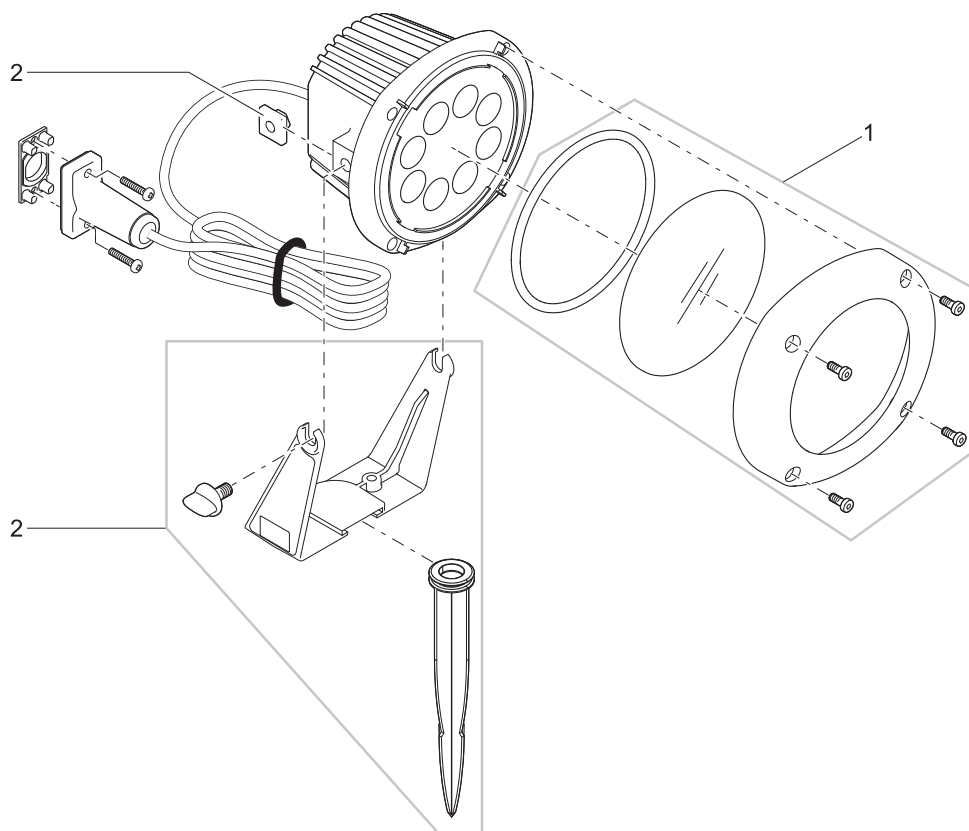

Artikelnr. Item no.	Produkt Product
51968	LunAqua Power LED XL 3000 Narrow Spot
51969	LunAqua Power LED XL 4000 Flood
51970	LunAqua Power LED XL 4000 Narrow Spot
51971	LunAqua Power LED XL 4000 Spot
51978	LunAqua Power LED XL 4000 Wide Flood
57762	LunAqua Power LED XL 3000 Flood
57763	LunAqua Power LED XL 3000 Spot
57764	LunAqua Power LED XL 3000 Wide Flood

Artikelnr. Produkt Item no. Product	Pos. Pos.	Artikelnr. Ersatzteil Item no. Spare part	VE PU	Ersatzteil	Spare part
51968	1	36467	1	Ers. Oberteil/Glas LunAqua Power LED XL	Spare part top/glass LunAqua Power LEDXL
	2	13422	1	Ersatz Befestigungsset LunAqua	Spare part fastening set LunAqua
51968	1	36467	1	Ers. Oberteil/Glas LunAqua Power LED XL	Spare part top/glass LunAqua Power LEDXL
	2	13422	1	Ersatz Befestigungsset LunAqua	Spare part fastening set LunAqua
51969	1	36467	1	Ers. Oberteil/Glas LunAqua Power LED XL	Spare part top/glass LunAqua Power LEDXL
	2	13422	1	Ersatz Befestigungsset LunAqua	Spare part fastening set LunAqua
51970	1	36467	1	Ers. Oberteil/Glas LunAqua Power LED XL	Spare part top/glass LunAqua Power LEDXL
	2	13422	1	Ersatz Befestigungsset LunAqua	Spare part fastening set LunAqua
51971	1	36467	1	Ers. Oberteil/Glas LunAqua Power LED XL	Spare part top/glass LunAqua Power LEDXL
	2	13422	1	Ersatz Befestigungsset LunAqua	Spare part fastening set LunAqua
57762	1	36467	1	Ers. Oberteil/Glas LunAqua Power LED XL	Spare part top/glass LunAqua Power LEDXL
	2	13422	1	Ersatz Befestigungsset LunAqua	Spare part fastening set LunAqua
57763	1	36467	1	Ers. Oberteil/Glas LunAqua Power LED XL	Spare part top/glass LunAqua Power LEDXL
	2	13422	1	Ersatz Befestigungsset LunAqua	Spare part fastening set LunAqua
57764	1	36467	1	Ers. Oberteil/Glas LunAqua Power LED XL	Spare part top/glass LunAqua Power LEDXL
	2	13422	1	Ersatz Befestigungsset LunAqua	Spare part fastening set LunAqua